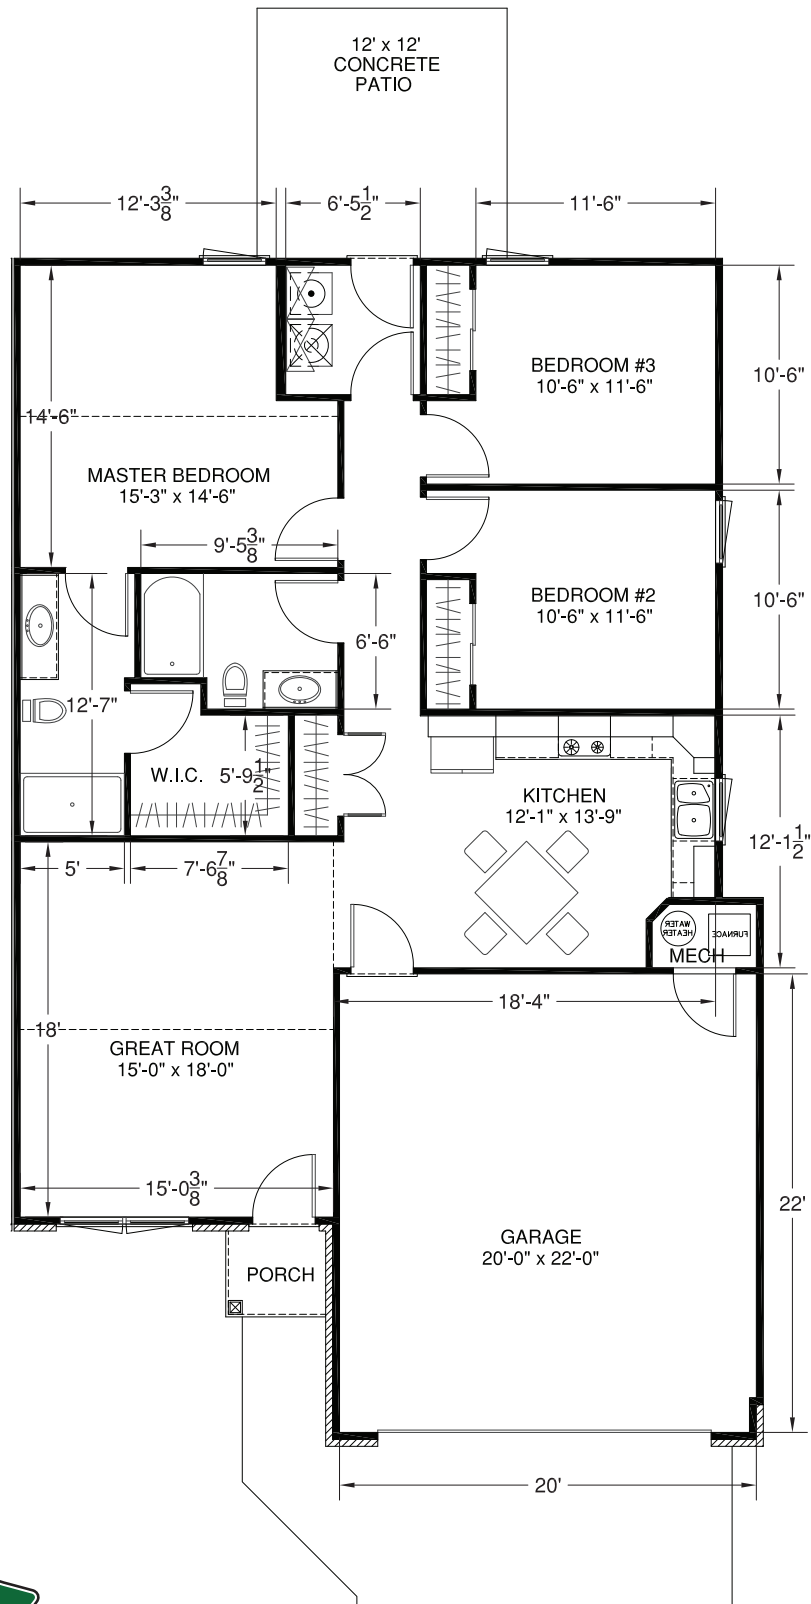

SIDNEY RENTAL PROPERTY

1755 Cumberland - Townhome

SQUARE FOOTAGE:
HOUSE: 1,354

937.498.8000
CraleBuilders.com

3486 State Route 29
Sidney, OH 45365
info@cralebuilders.com